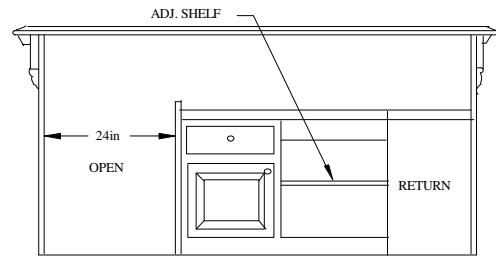

CHICAGO CLASSIC BAR

Wood Type: _____

Stain Color: _____

Additional Length: _____

Bar Top: _____

Work Top: _____

Right/Left Return: _____

PLAN VIEW

FRONT VIEW

FRONT VIEW LOWER BACK BAR

BACK VIEW FRONT BAR

BAR TENDERS LEFT RETURN

BAR TENDERS RIGHT RETURN

Primo Craft Inc.