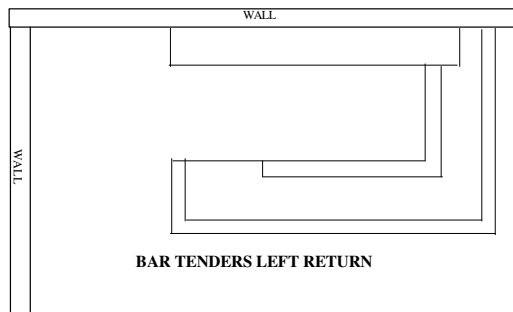

CHICAGO CLASSIC BAR

Wood Type: _____

Stain Color: _____

Additional Length: _____

Bar Top: _____

Work Top: _____

Right/Left Return: _____

PLAN VIEW

FRONT VIEW

FRONT VIEW LOWER BACK BAR

BACK VIEW FRONT BAR

BAR TENDERS LEFT RETURN

BAR TENDERS RIGHT RETURN

Primo Craft Inc.