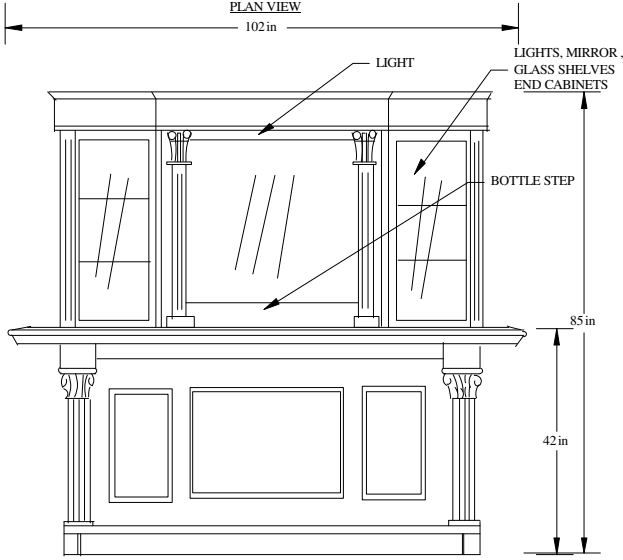

CHICAGO CLASSIC BAR

Wood Type: _____

Stain Color: _____

Additional Length: _____

Bar Top: _____

Work Top: _____

Right/Left Return: _____

PLAN VIEW

FRONT VIEW

FRONT VIEW LOWER BACK BAR

BACK VIEW FRONT BAR

BAR TENDERS LEFT RETURN

BAR TENDERS RIGHT RETURN

Primo Craft Inc.