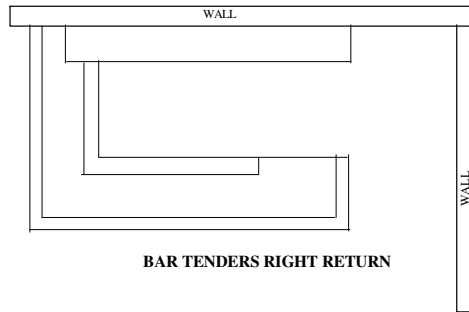

CHICAGO CLASSIC BAR

Wood Type: _____

Stain Color: _____

Additional Length: _____

Bar Top: _____

Work Top: _____

Right/Left Return: _____

PLAN VIEW

FRONT VIEW

FRONT VIEW LOWER BACK BAR

BACK VIEW FRONT BAR

BAR TENDERS LEFT RETURN

BAR TENDERS RIGHT RETURN

Primo Craft Inc.