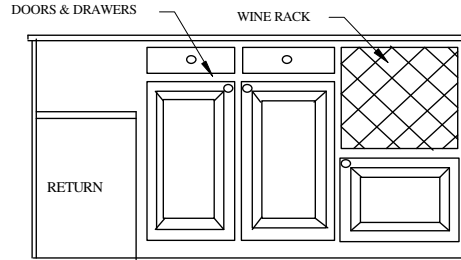

CHICAGO CLASSIC BAR

Wood Type: _____

Stain Color: _____

Additional Length: _____

Bar Top: _____

Work Top: _____

Right/Left Return: _____

PLAN VIEW

FRONT VIEW

FRONT VIEW LOWER BACK BAR

BACK VIEW FRONT BAR

BAR TENDERS LEFT RETURN

BAR TENDERS RIGHT RETURN

Primo Craft Inc.