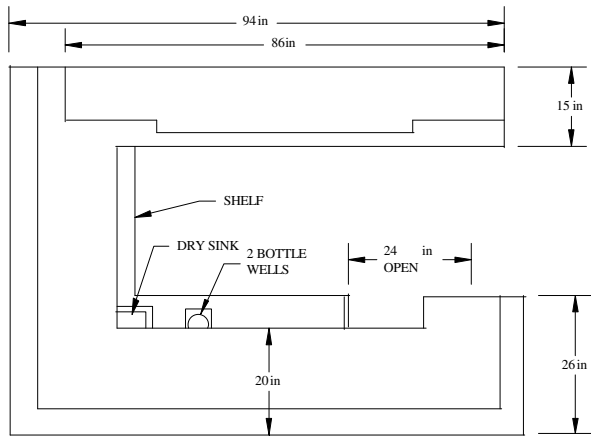

CHICAGO CLASSIC BAR

Wood Type: _____

Stain Color: _____

Additional Length: _____

Bar Top: _____

Work Top: _____

Right/Left Return: _____

PLAN VIEW

FRONT VIEW

FRONT VIEW LOWER BACK BAR

BACK VIEW FRONT BAR

BAR TENDERS LEFT RETURN

BAR TENDERS RIGHT RETURN

Primo Craft Inc.