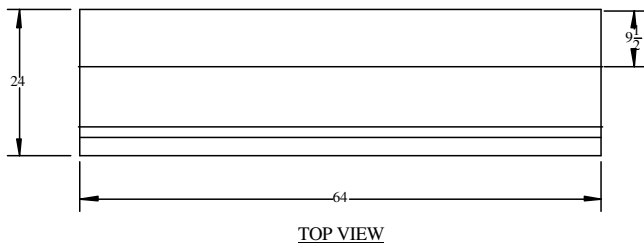

MANHATTAN SERVICE BAR

Wood Type: _____

Stain Color: _____

Additional Length: _____

Bar Top: _____